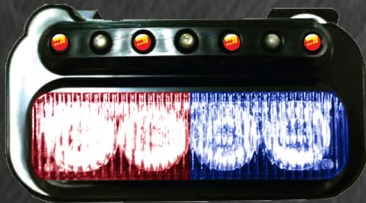

Universal Light and Siren Kit