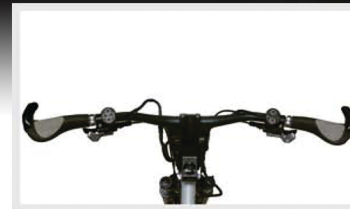

# Universal Light and Siren Kit

## Features:

- Vehicle-grade siren with wail, yelp, hi-lo and PA
- 1 battery with AC charger (approx. 7 hrs continuous use on full charge)
- Multi position front console
- 4 large LEDs front, sides, rear for 360 degree coverage
- Available in multiple colors: