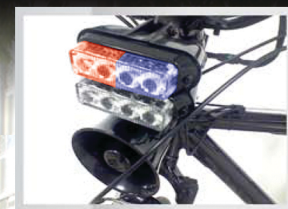

# Universal Light and Siren Kit

## Features:

- Vehicle-grade siren with wail, yelp, hi-lo and PA
- 1 battery with AC charger (approx. 7 hrs continuous use on full charge)
- Multi position front console
- 4 large LEDs front, sides, rear for 360 degree coverage
- Available in multiple colors: